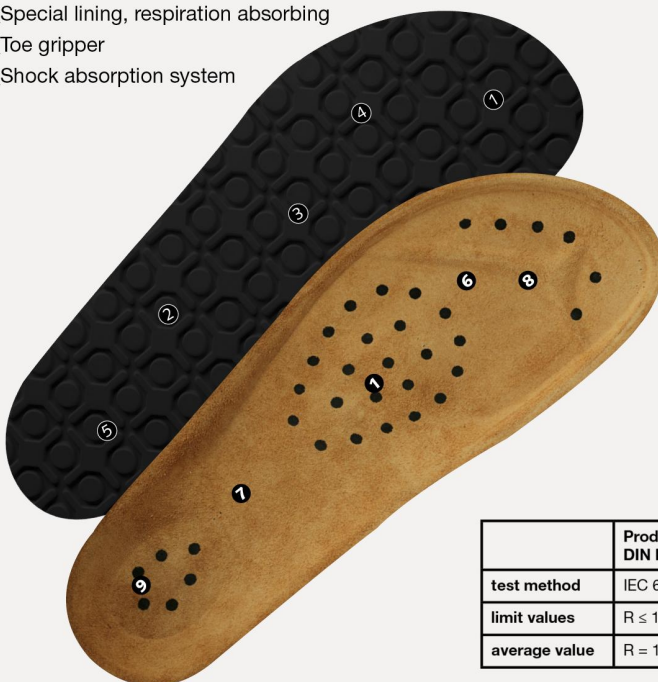

Art. 4085

NATURE

- ▶ Size 34-48
- ▶ CE, EN ISO 20347:2012, OB, FO,A, SRC
- ▶ Smooth leather, black
- ▶ 2 adjustable instep straps
- ▶ Velcro fastening
- ▶ Slip resistance special rubber outsole sole
- ▶ Leather coated cork footbed
- ▶ ESD dissipative according to DIN EN 61340

CLIMATE CLASS 1

TECHNOLOGY

OUTSOLE

- 1_ ESD dissipative according to DIN EN 61340
- 2_ SRC slip resistance according to EN ISO 20347:2012
- 3_ Rubber sole with high slip resistance
- 4_ Fuel resistant
- 5_ Acid and base resistant
- 6_ Skin-friendly
- 7_ Special lining, respiration absorbing
- 8_ Toe gripper
- 9_ Shock absorption system

Product qualification DIN EN 61340-5-1:	
test method	IEC 61340-5-1
limit values	$R \leq 10^8 \Omega$
average value	$R = 10^7 \Omega$