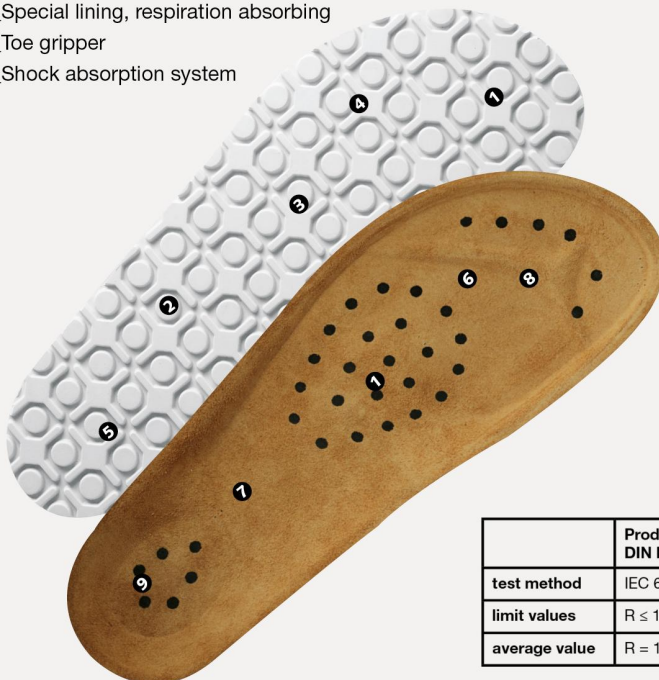

TECHNOLOGY

OUTSOLE

1. 1_ ESD dissipative according to DIN EN 61340
2. 2_ SRC slip resistance according to EN ISO 20347:2012
3. 3_ Rubber sole with high slip resistance
4. 4_ Fuel resistant
5. 5_ Acid and base resistant
6. 6_ Skin-friendly
7. 7_ Special lining, respiration absorbing
8. 8_ Toe gripper
9. 9_ Shock absorption system