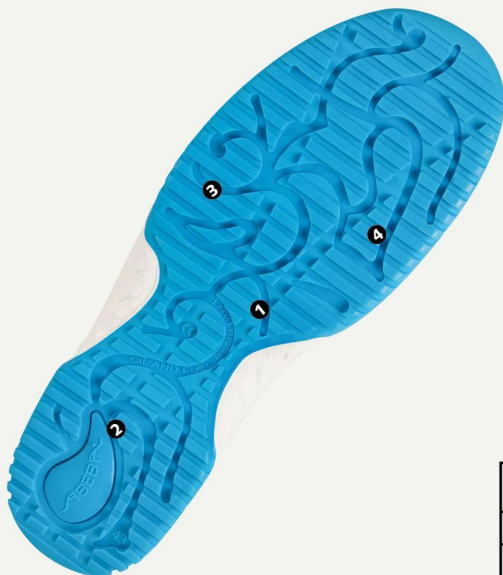

ESD-Safety shoes uni6 Low shoe blue ESD

Art. 31773

uni6

- ▶ Size 35-48
- ▶ CE, EN ISO 20345:2012, S2, SRC
- ▶ Knitted textile , blue
- ▶ Breathable lining with Silver Point
- ▶ Instep area with lacing
- ▶ Foamed PU midsole
- ▶ Slip resistance TPU outsole sole
- ▶ Steel toe cap
- ▶ Replaceable Active Comfort Insole (art. 352520)
- ▶ Sanitized treated
- ▶ ESD dissipative according to DIN EN 61340
- ▶ Protection against splash water

CLIMATE CLASS 1

TECHNOLOGY

OUTSOLE

- 1_ ESD dissipative according to DIN EN 61340
- 2_SRC slip resistance according to EN ISO 20345:2011
- 3_Animal fats and oil resistant
- 4_Fuel resistance

352520
Size 35-48