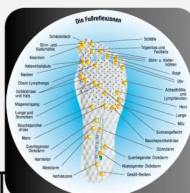

ESD-Occupational shoes Reflexor® Comfort Clog black ESD

Art. 36819

Reflexor

- ▶ Size 36-43
- ▶ CE, EN ISO 20347:2012, OB, A,E, SRB
- ▶ Smooth leather, black
- ▶ Lining microfiber, respiration absorbing
- ▶ 2 adjustable instep straps
- ▶ Double velcro fastening
- ▶ Slip resistance PU outsole sole
- ▶ Replaceable Reflexor insole with nubs (article no. 3572)
- ▶ ESD dissipative according to DIN EN 61340
- ▶ Hand-sewn seam

CLIMATE CLASS 1

TECHNOLOGY

OUTSOLE

1_COMFORT-WIDTH

3572
Size 36-43

DIN EN 61340-5-1:

test method	IEC 61340-5-1
limit values	$R \leq 10^8 \Omega$
average value	$R = 10^7 \Omega$