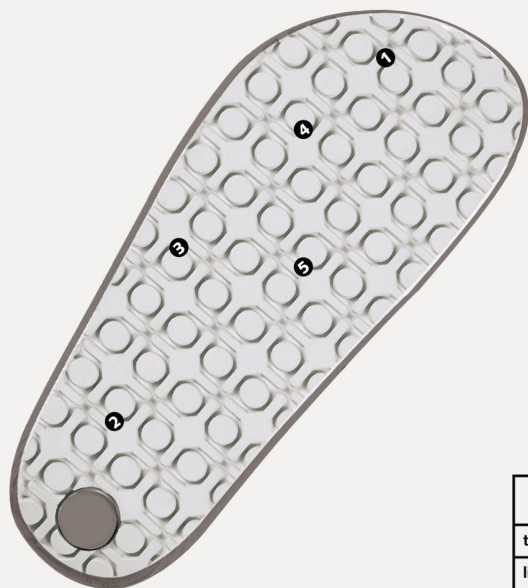

ESD-Occupational shoes rubber Clog dark blue ESD

Art. 5150

rubber

- ▶ Size 36-47
- ▶ CE, EN ISO 20347:2012, OB, A,FO, SRC
- ▶ Smooth leather, dark blue
- ▶ Leather top layer
- ▶ Heel strap non-foldable, adjustable
- ▶ Adjustable instep area
- ▶ PU midsole
- ▶ Slip resistance special rubber outsole sole
- ▶ ESD dissipative according to DIN EN 61340
- ▶ Lining microfiber, respiration absorbing

CLIMATE CLASS 1

TECHNOLOGY

OUTSOLE

- 1_ ESD dissipative according to DIN EN 61340
- 2_SRC slip resistance according to EN ISO 20347:2012
- 3_Cross/ circle profile
- 4_Rubber outsole
- 5_Acid and base resistant
- 6_Fuel resistance

	Product qualification DIN EN 61340-5-1:
test method	IEC 61340-5-1
limit values	$R \leq 10^8 \Omega$
average value	$R = 10^7 \Omega$

HEEL STRAP
fixed with adjustable
fastening